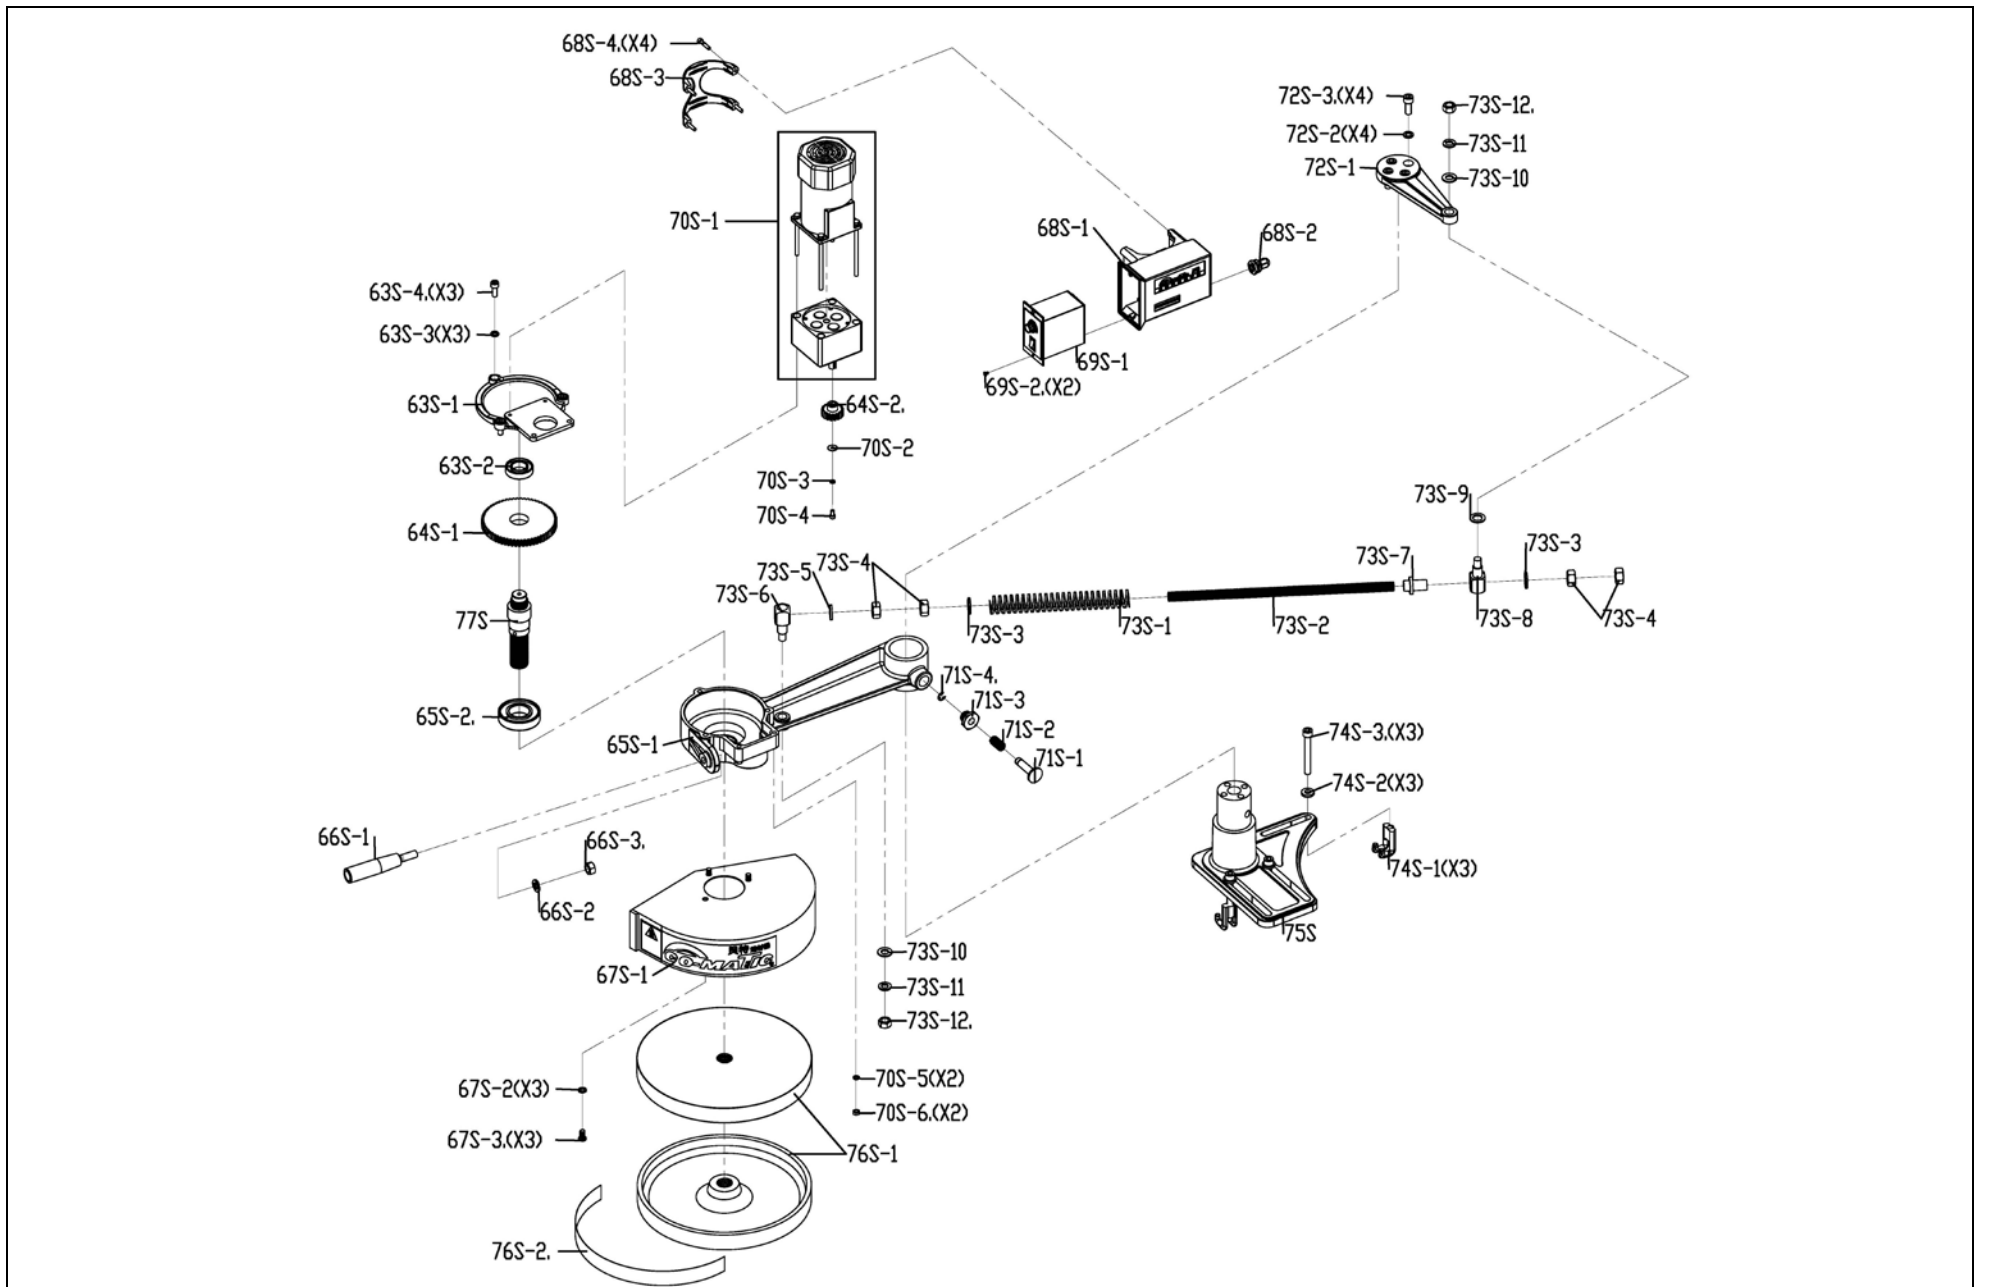

**MODEL: AF10 HOUSING ASSEMBLY**

Part No.	Code No.	Description	Q'ty	Part No.	Code No.	Description	Q'ty	Part No.	Code No.	Description	Q'ty
63S	63S	Sprocket Case Cover Kit	1	68S-3	U010144	Control Box Cover	1	73S	73S	Comp. Spring Kit	1
63S-1	C010102	Sprocket Case Cover	1	68S-4.	S900525	Cap Screw (M5-0.8Px25L)	4	73S-1	N930027	Comp. Spring	1
63S-2	B076005	Bearing ( #6005 )	1	69S	69S	Speed Control Assb.	1	73S-2	G320203	Screw ( M16-2Px390L )	1
63S-3	N030008	Spring Washer (8.3x1.8t)	3	69S-1	J011621	Speed Control	1	73S-3	N011630	Flat Washer	2
63S-4.	S900820	Cap Screw (M8-1.25Px20L)	3	69S-2.	S300408	Cap Screw (M4-0.7Px8L)	2	73S-4	N11016R	Nut (M16-2.0P)	4
64S	64S	Gear Kit	1	70S	70S	Motor Kit	1	73S-5	N030016	Spring Washer (M16)	1
64S-1	G320201	Gear (63T)	1	70S-1	M072291AF	Motor 90W 220V/230V/1PH	1	73S-6	G070009	Pivot	1
64S-2.	G320202	Gear (17T)	1	70S-1	M072491AF	Motor 90W 240V/1PH	1	73S-7	U010145	Tension Supporter	1
65S	65S	Housing Frame Kit	1	70S-2	N010516	Flat Washer (M5x16D)	1	73S-8	G070008	Pivot Bolt (18.5)	1
65S-1	C010101	Housing Frame	1	70S-3	N030005	Spring Washer ( M5 )	1	73S-9	C150001	Cu. Washer	1
65S-2.	B026207-2RS	Bearing(#6207-2RS)	1	70S-4	S900510	Cap Screw (M5-0.8Px10L)	1	73S-10	N011225	Flat Washer (M12x25D)	2
66S	66S	Pull Handle Kit	1	70S-5	N030006	Spring Washer ( M6 )	2	73S-11	N030012	Spring Washer (M12)	2
66S-1	T060018	Pull Handle	1	70S-6.	N11006R	Nut (M6-1.0P)	2	73S-12.	N11012R	Nut (M12-1.75P)	2
66S-2	N030012	Spring Washer (M12)	1	71S	71S	Stop Pin Kit	1	74S	74S	Hook Kit	3
66S-3.	N11012R	Nut (M12-1.75P)	1	71S-1	G320204	Stop Pin	1	74S-1	A600006	Claw Hook	1
67S	67S	Safety Shield Kit	1	71S-2	N930026	Comp. Spring	1	74S-2	G320198	Flat Washer (M10.5x22D)	1
67S-1	G110145	Safety Shield	1	71S-3	G000024	Tension Supporter	1	74S-3.	S901080	Cap Screw (M10-1.5Px80L)	1
67S-2	N030008	Spring Washer (8.3x1.8t)	3	71S-4.	N530008	"E" Clip (E8)	1	75S	A250004	Column Base	1
67S-3.	S300815	Cap Screw (M8-1.25Px15L)	3	72S	72S	Swivel Rack Kit	1	76S	76S	Roller Kit	2
68S	68S	Control Box Kit	1	72S-1	A250005	Swivel Rack	1	76S-1	C010103	Roller	1
68S-1	U010143	Control Box	1	72S-2	N030010	Spring Washer (M10)	4	76S-2.	K270040	Feeding Belt	1
68S-2	J530002	Power Cord Holder	1	72S-3.	S901025	Cap Screw (M10-1.5Px25L)	4	77S	G320199	Roller Spindle	1